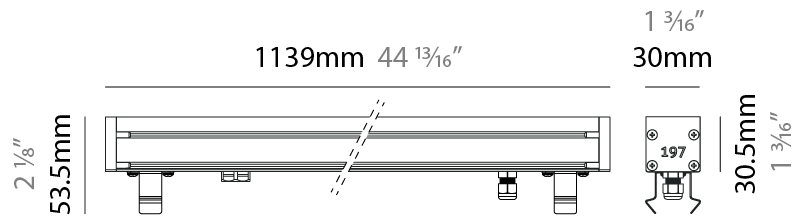

SLASH 30 RECESSED

E12I0063-

base number   Color   Lens
Temperature   Options

1. To build a product code in our configurator select the specify button on the base model # product page
2. To build a manual product code on this datasheet choose from the options listed below in blue font and add the suffix to the base model #

GENERAL

Series: Slash 30
Brand: Unonovesette
Division: Exterior
Mounting Type: Recessed
Mounting Location: In-Ground
Subcategory: Wallwash

PHYSICAL

Shape: Rectangle
Length (mm): 1139
Length (in): 44 ¹³/₁₆
Width (mm): 30
Width (in): 1 ³/₁₆
Height (mm): 53.5
Height (in): 2 ¹/₈
Light Distribution: Adjustable / Direct
Diffuser: Extra clear tempered 6mm
Fixture Finish: ANA
Fixture Material: Extruded Aluminum
Cable Details: IP68 30cm Cable with Easy Lock system

ELECTRICAL

Lamp Type: LED
Input Wattage (W): 33.92
Total Output Wattage (W): 26.5
Dimming: Non-Dimmable
Driver Included: No
Driver Location: Remote
Driver Type: Constant Voltage - Universal
Driver Class: Class 2
Input Voltage (V): 120 - 277
Output Voltage (V): 24
Upon Request: Phase Dimming (120Vac only) / 0-10V Dimming

LED

Color Temperature (°K): 2200 / 2700 / 3000 / 4000
Max. Delivered Lumen (lm): 2280 (3000K)
CRI: >90 CRI
Lamp Life (hrs): 100000

OPTICAL

Optic°: 12 / 21 / 31 / 46 / 13x36
Adjustability: Tilt ±20°

RATINGS AND CERTIFICATIONS

Certified By: Certified for North American Standards
IP rating: IP67
IK Rating: IK06