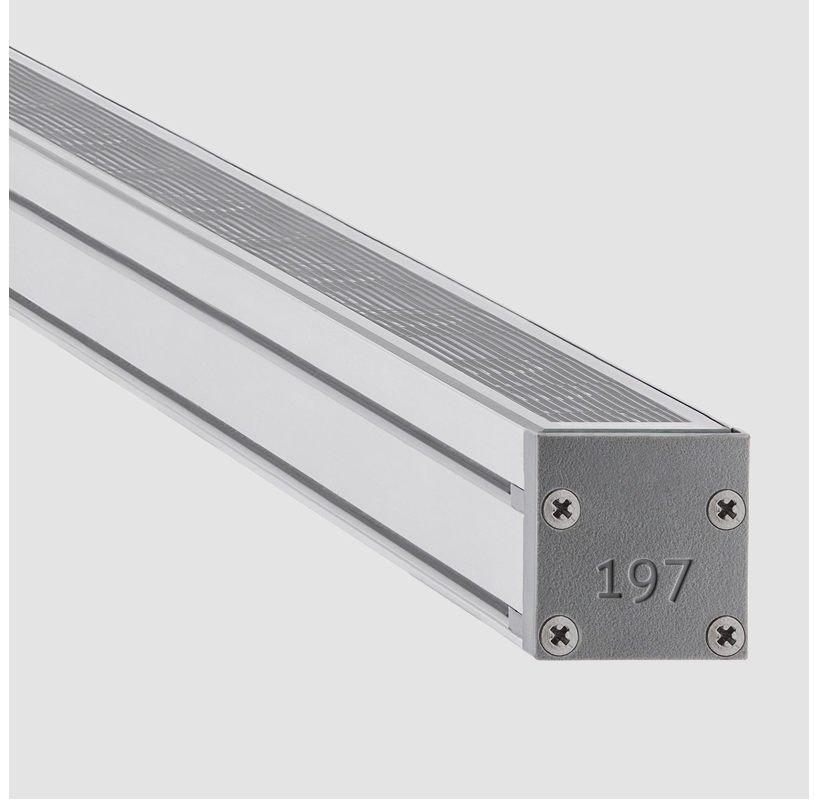

E12I0051-

base number   Color   Lens
Temperature   Options

1. To build a product code in our configurator select the specify button on the base model # product page
2. To build a manual product code on this datasheet choose from the options listed below in blue font and add the suffix to the base model #

GENERAL

Series: Slash 30
Brand: Unonovesette
Division: Exterior
Mounting Type: Recessed
Mounting Location: In-Ground
Subcategory: Wallwash

PHYSICAL

Shape: Rectangle
Length (mm): 568
Length (in): 22 ³/₈"
Width (mm): 30
Width (in): 1 ³/₁₆"
Height (mm): 53.5
Height (in): 2 ¹/₈"
Light Distribution: Adjustable / Direct
Weight (kg): 0.46
Weight (lbs): 1.014
Diffuser: Extra clear tempered 6mm
Fixture Finish: ANA
Fixture Material: Extruded Aluminum
Cable Details: IP68 30cm Cable with Easy Lock system

ELECTRICAL

Lamp Type: LED
Input Wattage (W): 32
Total Output Wattage (W): 25
Dimming: Non-Dimmable
Driver Included: No
Driver Location: Remote
Driver Type: Constant Voltage - Universal
Driver Class: Class 2
Input Voltage (V): 120 - 277
Output Voltage (V): 24
Upon Request: Phase Dimming (120Vac only) / 0-10V Dimming

LED

Color Temperature (*K): 2200 / 2700 / 3000 / 4000
Max. Delivered Lumen (lm): 2280 (3000K)
CRI: >90 CRI
Lamp Life (hrs): 100000

OPTICAL

Optic°: 12 / 21 / 31 / 46 / 13x36
Adjustability: Tilt ±20°

RATINGS AND CERTIFICATIONS

Certified By: Certified for North American Standards
IP rating: IP67
IK Rating: IK06