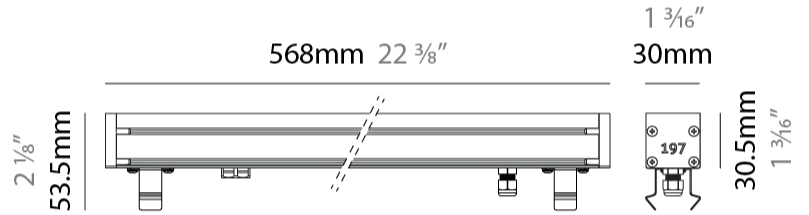

E12I0051-

base number   Color   Lens
Temperature   Options

1. To build a product code in our configurator select the specify button on the base model # product page
2. To build a manual product code on this datasheet choose from the options listed below in blue font and add the suffix to the base model #

GENERAL

Series: Slash 30
Brand: Unonovesette
Division: Exterior
Mounting Type: Recessed
Mounting Location: In-Ground
Subcategory: Wallwash

PHYSICAL

Shape: Rectangle
Length (mm): 568
Length (in): 22 ³/₈"
Width (mm): 30
Width (in): 1 ³/₁₆"
Height (mm): 53.5
Height (in): 2 ¹/₈"
Light Distribution: Adjustable / Direct
Weight (kg): 0.46
Weight (lbs): 1.014
Diffuser: Extra clear tempered 6mm
Fixture Finish: ANA
Fixture Material: Extruded Aluminum
Cable Details: IP68 30cm Cable with Easy Lock system

ELECTRICAL

Lamp Type: LED
Input Wattage (W): 32
Total Output Wattage (W): 25
Dimming: Non-Dimmable
Driver Included: No
Driver Location: Remote
Driver Type: Constant Voltage - Universal
Driver Class: Class 2
Input Voltage (V): 120 - 277
Output Voltage (V): 24
Upon Request: Phase Dimming (120Vac only) / 0-10V Dimming

LED

Color Temperature (*K): 2200 / 2700 / 3000 / 4000
Max. Delivered Lumen (lm): 2280 (3000K)
CRI: >90 CRI
Lamp Life (hrs): 100000

OPTICAL

Optic°: 12 / 21 / 31 / 46 / 13x36
Adjustability: Tilt ±20°

RATINGS AND CERTIFICATIONS

Certified By: Certified for North American Standards
IP rating: IP67
IK Rating: IK06